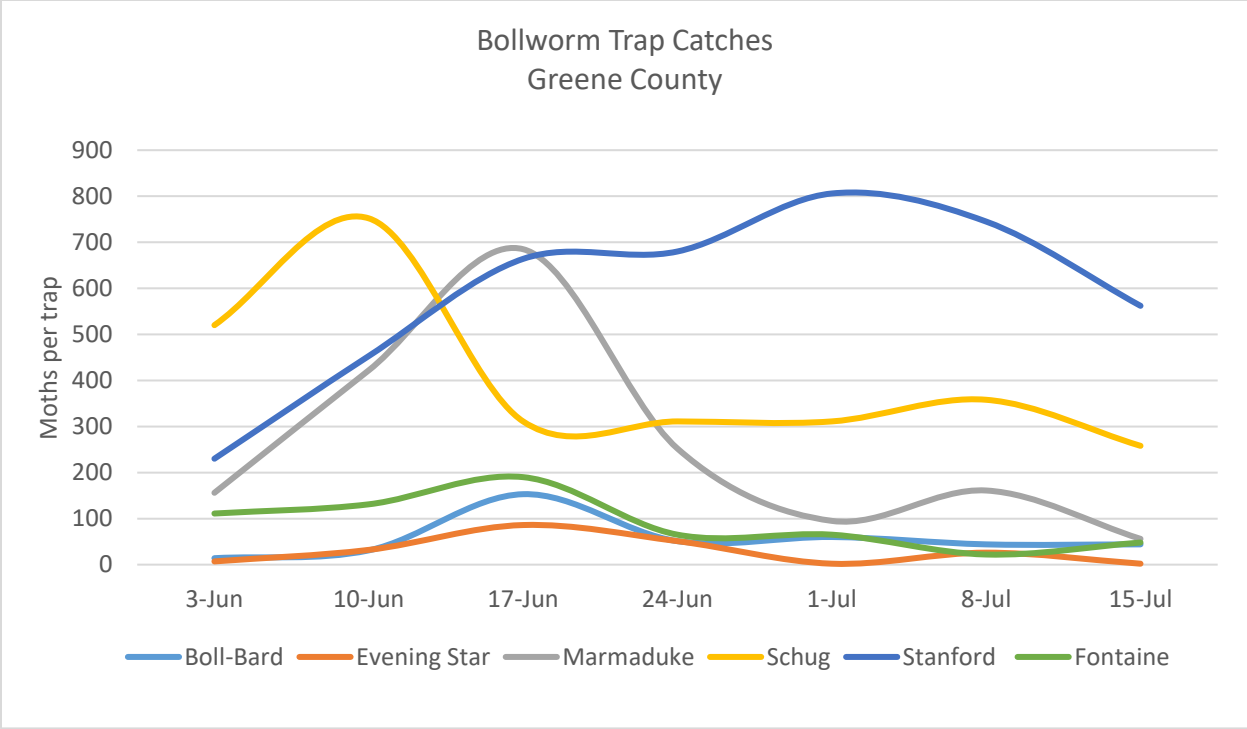

### Bollworm Trap Catches July 13 – July 17

Bollworm Trap Catches  
Conway, Perry, & Faulkner Counties

Bollworm Trap Catches  
Craighead County

### Bollworm Trap Catches Lee County

### Bollworm Trap Catches Lonoke County

### Bollworm Trap Catches Woodruff County