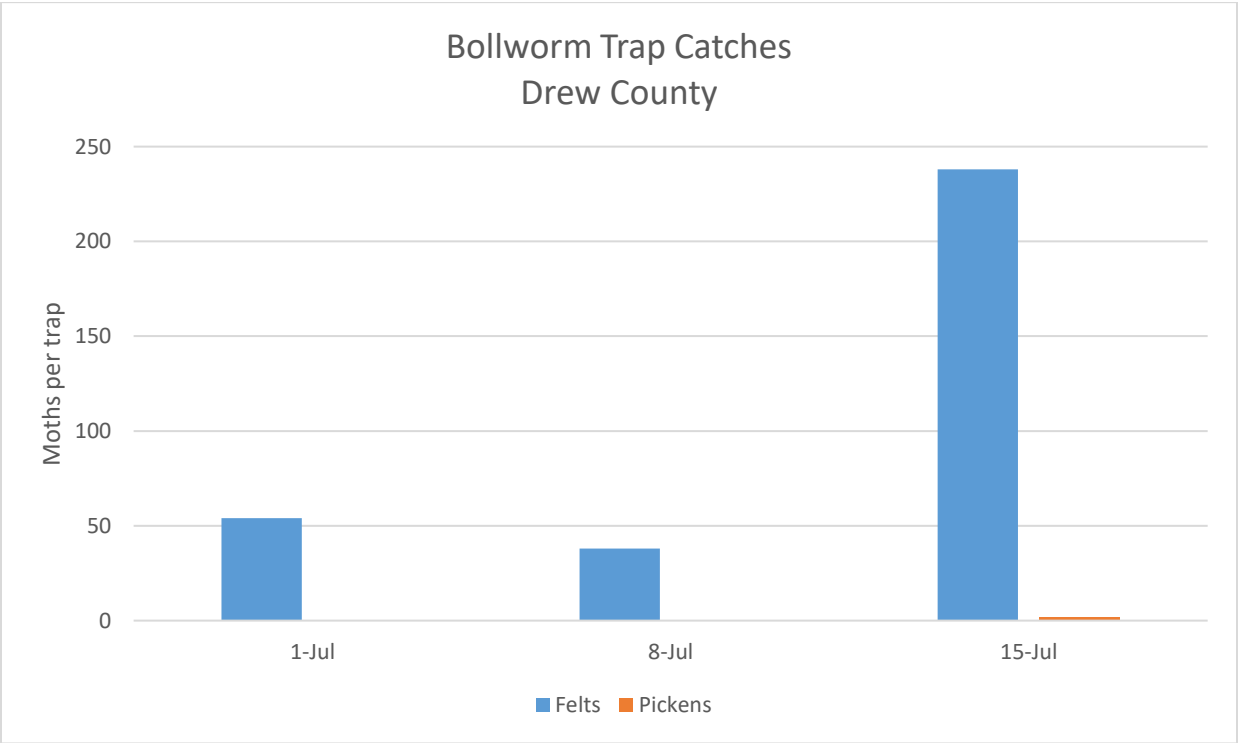

### Bollworm Trap Catches July 13 – July 17

Bollworm Trap Catches  
Conway, Perry, & Faulkner Counties

Bollworm Trap Catches  
Craighead County

### Bollworm Trap Catches Lee County

### Bollworm Trap Catches Lonoke County

### Bollworm Trap Catches Woodruff County