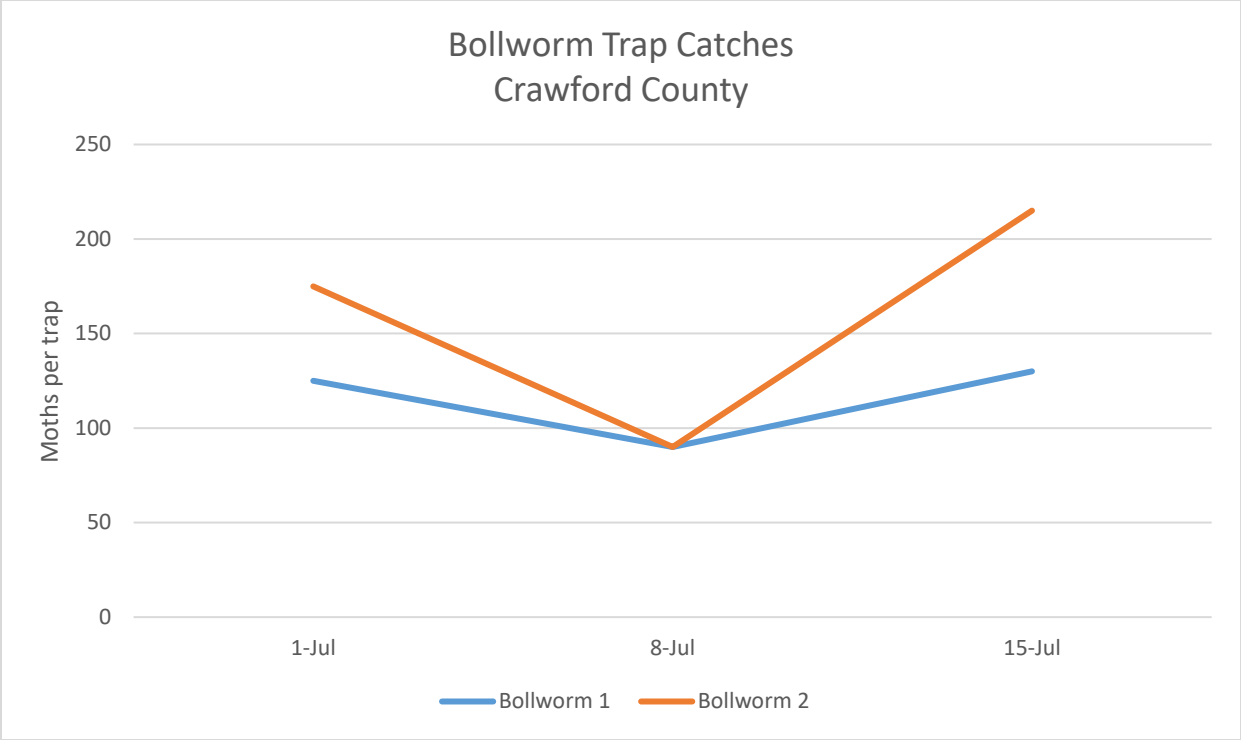

### Bollworm Trap Catches July 13 – July 17

Bollworm Trap Catches  
Conway, Perry, & Faulkner Counties

Bollworm Trap Catches  
Craighead County

### Bollworm Trap Catches Lee County

### Bollworm Trap Catches Lonoke County

### Bollworm Trap Catches Woodruff County