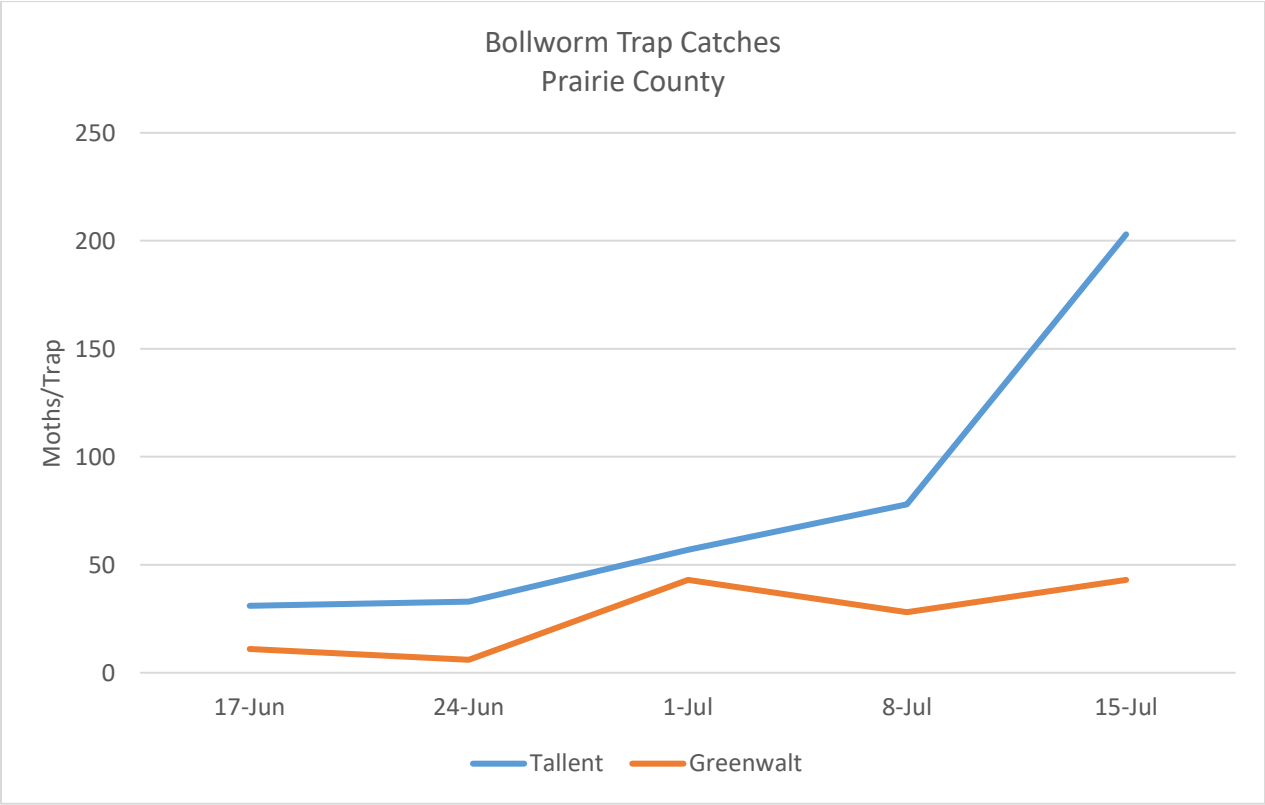

### Bollworm Trap Catches July 13 – July 17

Bollworm Trap Catches  
Conway, Perry, & Faulkner Counties

Bollworm Trap Catches  
Craighead County

### Bollworm Trap Catches Lee County

### Bollworm Trap Catches Lonoke County

### Bollworm Trap Catches Woodruff County