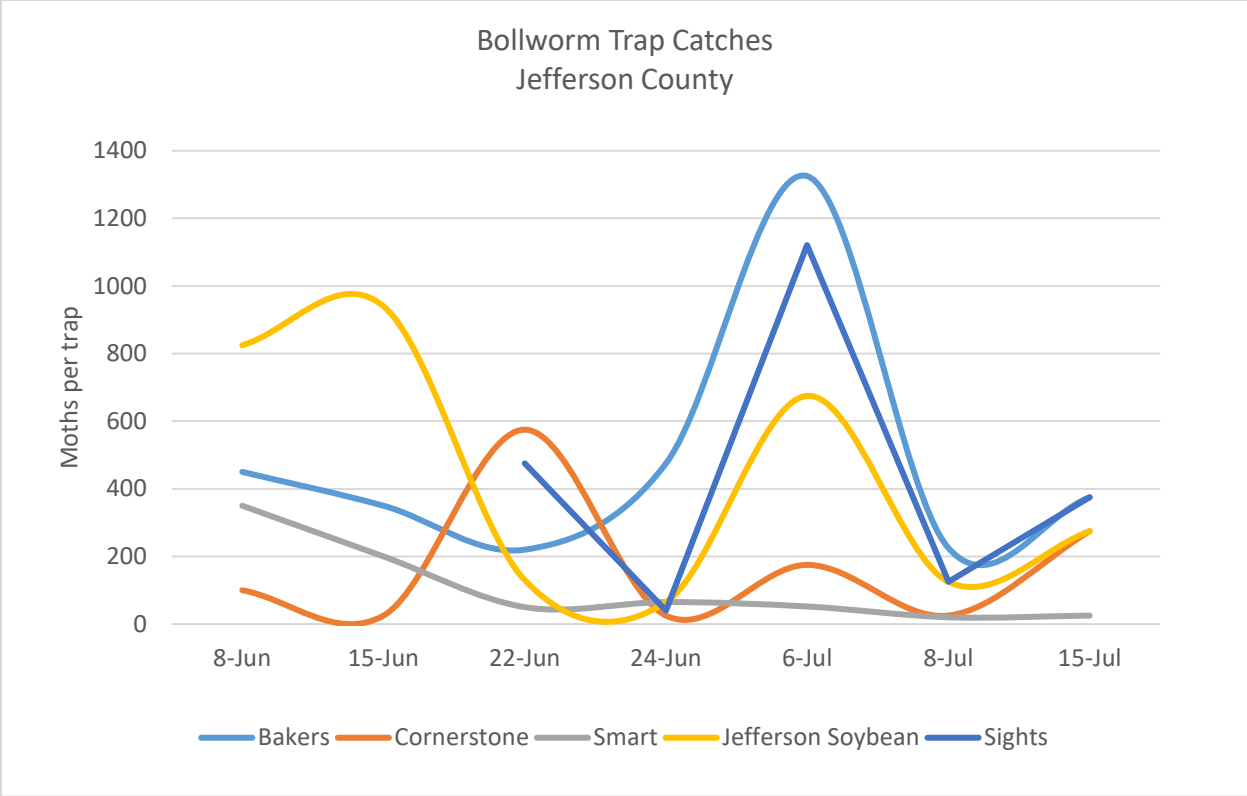

### Bollworm Trap Catches July 13 – July 17

Bollworm Trap Catches  
Conway, Perry, & Faulkner Counties

Bollworm Trap Catches  
Craighead County

### Bollworm Trap Catches Lee County

### Bollworm Trap Catches Lonoke County

### Bollworm Trap Catches Woodruff County