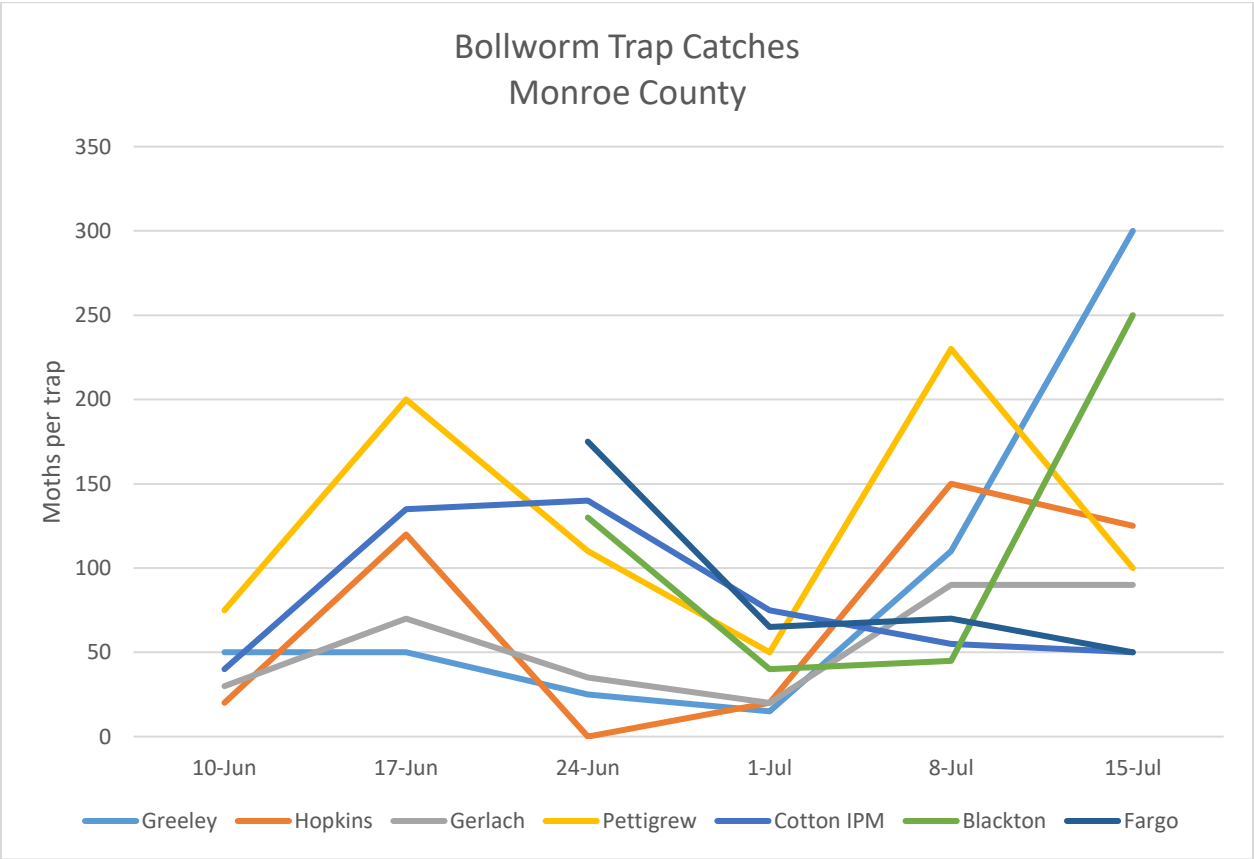

### Bollworm Trap Catches July 13 – July 17

Bollworm Trap Catches  
Conway, Perry, & Faulkner Counties

Bollworm Trap Catches  
Craighead County

### Bollworm Trap Catches Lee County

### Bollworm Trap Catches Lonoke County

### Bollworm Trap Catches Woodruff County