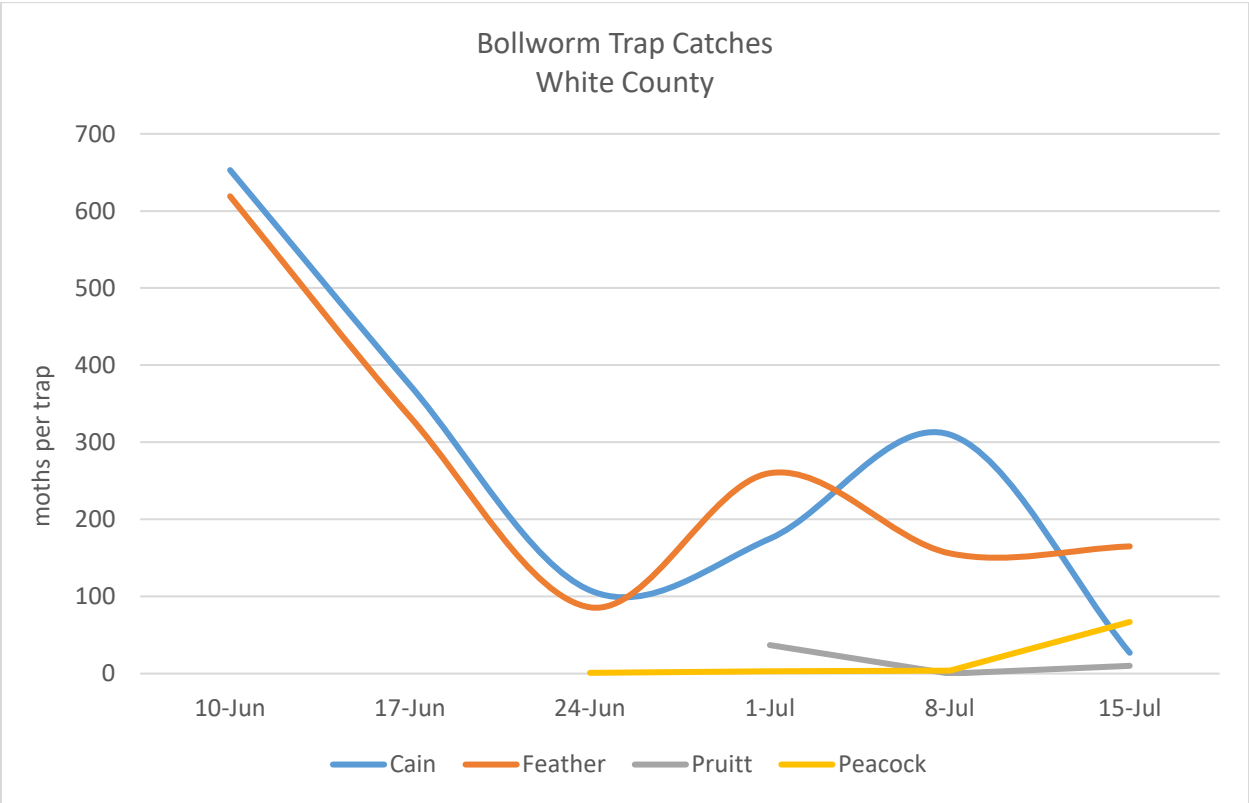

### Bollworm Trap Catches July 13 – July 17

Bollworm Trap Catches  
Conway, Perry, & Faulkner Counties

Bollworm Trap Catches  
Craighead County

### Bollworm Trap Catches Lee County

### Bollworm Trap Catches Lonoke County

### Bollworm Trap Catches Woodruff County