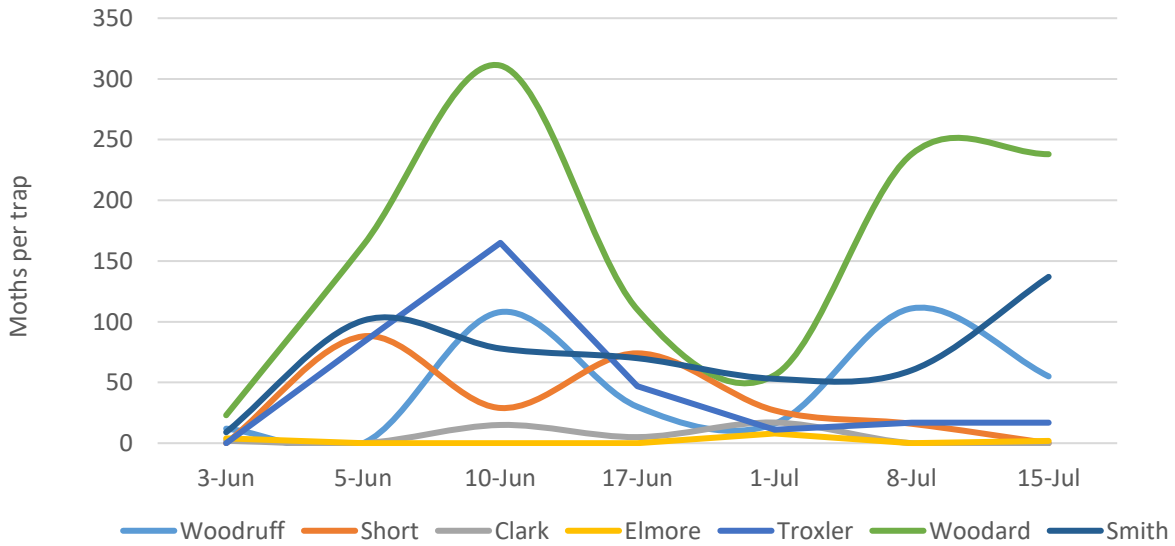

### Bollworm Trap Catches July 13 – July 17

Bollworm Trap Catches  
Conway, Perry, & Faulkner Counties

Bollworm Trap Catches  
Craighead County

### Bollworm Trap Catches Lee County

### Bollworm Trap Catches Lonoke County

### Bollworm Trap Catches Woodruff County