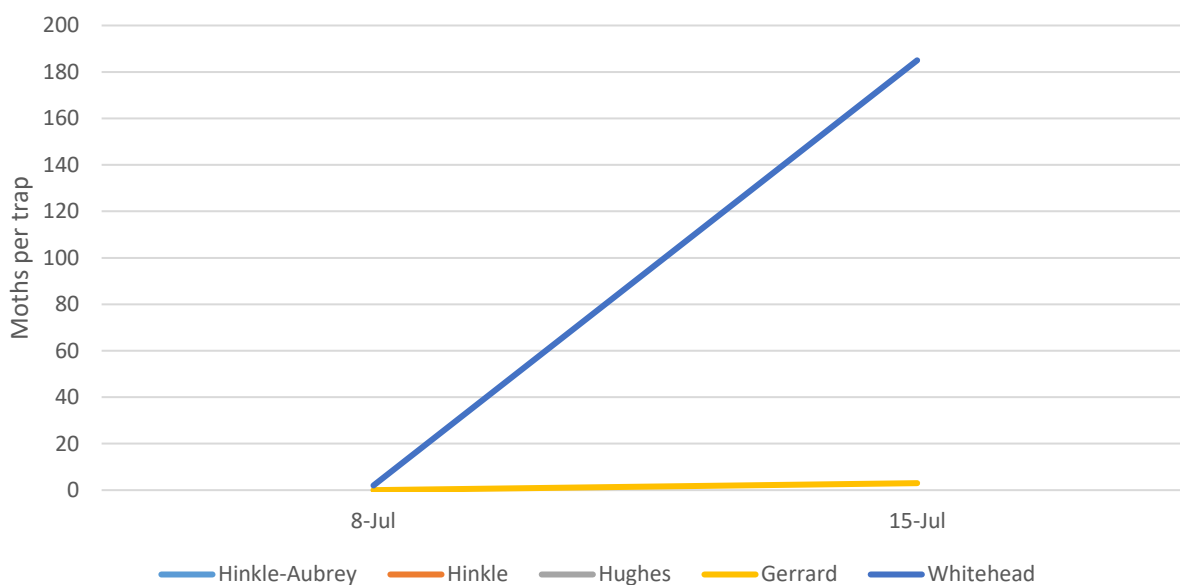

### Bollworm Trap Catches July 13 – July 17

Bollworm Trap Catches  
Conway, Perry, & Faulkner Counties

Bollworm Trap Catches  
Craighead County

### Bollworm Trap Catches Lee County

### Bollworm Trap Catches Woodruff County