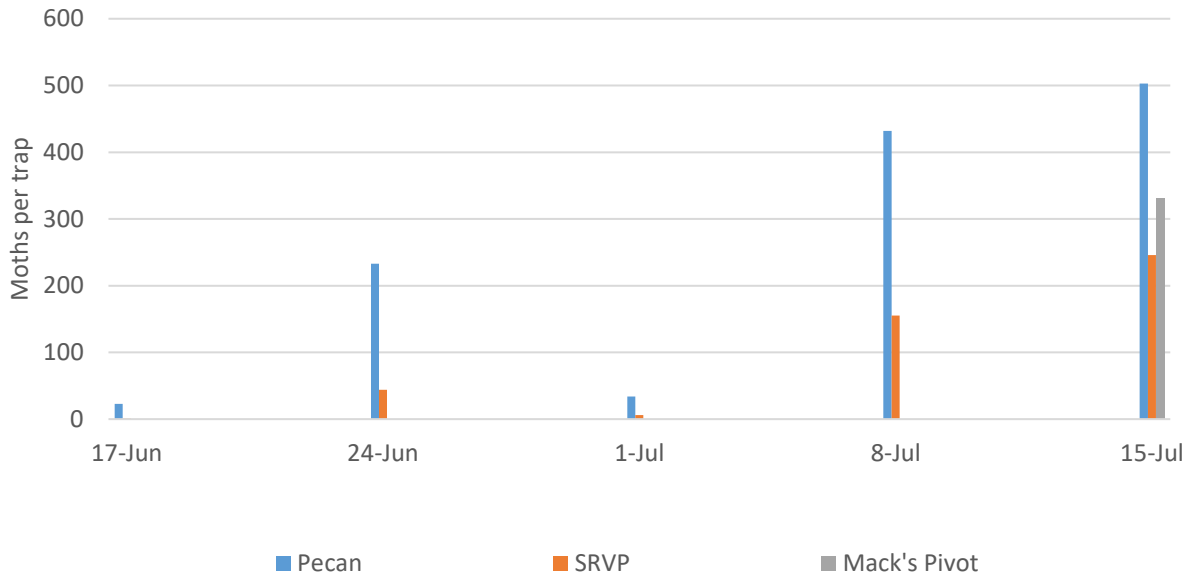

### Bollworm Trap Catches July 13 – July 17

Bollworm Trap Catches  
Conway, Perry, & Faulkner Counties

Bollworm Trap Catches  
Craighead County

### Bollworm Trap Catches Lee County

### Bollworm Trap Catches Lonoke County

### Bollworm Trap Catches Woodruff County