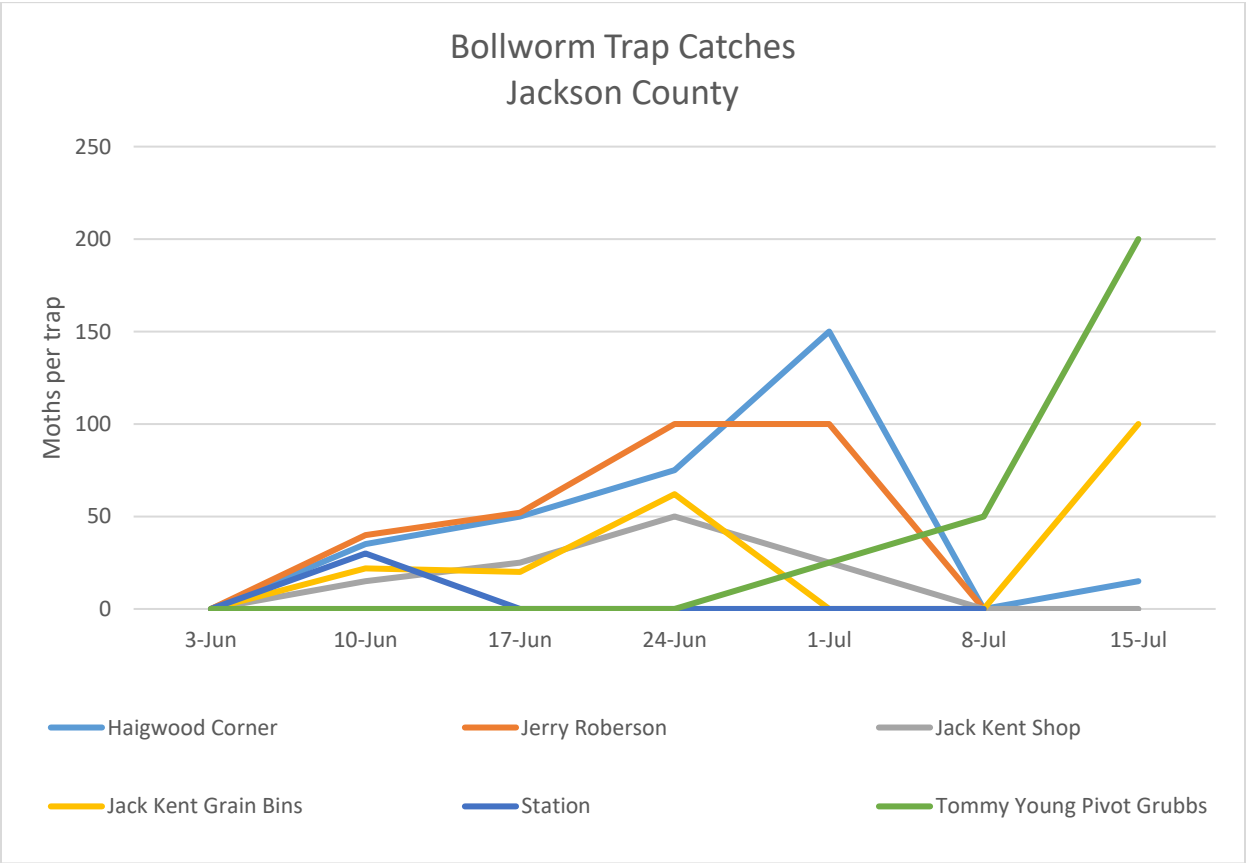

### Bollworm Trap Catches July 13 – July 17

Bollworm Trap Catches  
Conway, Perry, & Faulkner Counties

Bollworm Trap Catches  
Craighead County

### Bollworm Trap Catches Lee County

### Bollworm Trap Catches Lonoke County

### Bollworm Trap Catches Woodruff County