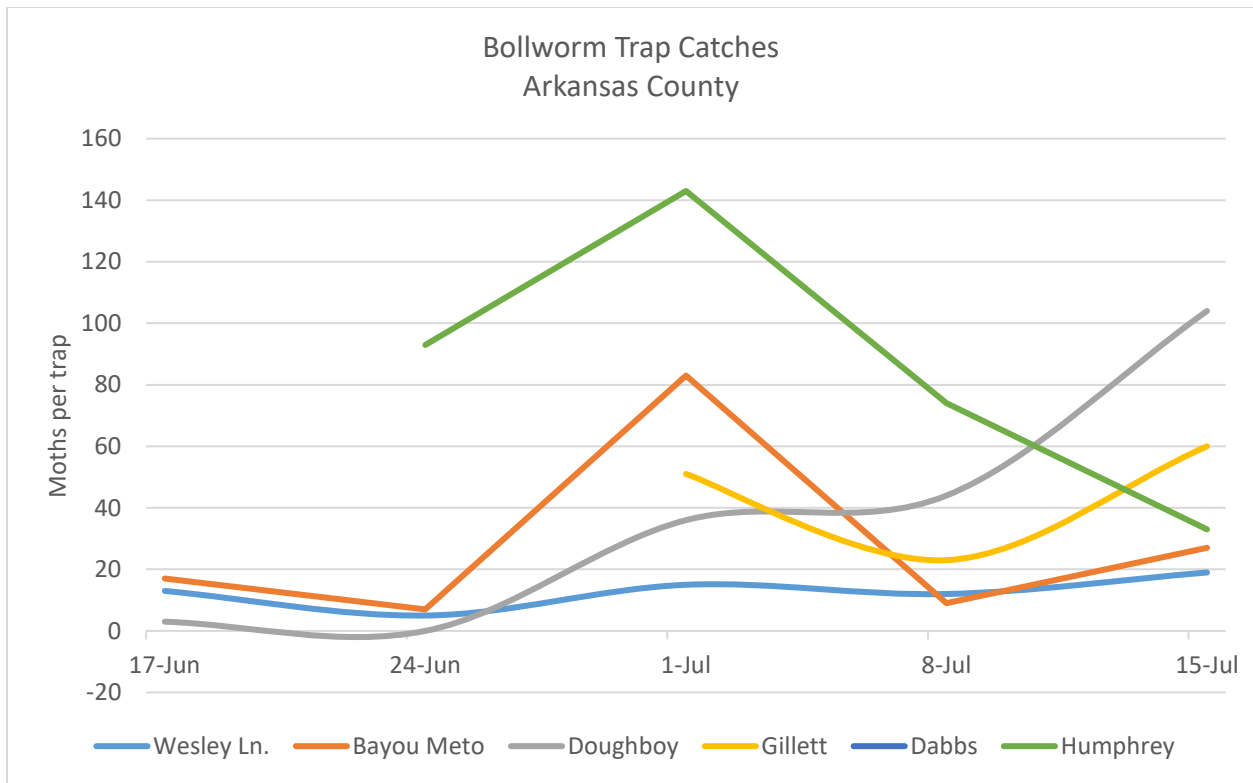

### Bollworm Trap Catches July 13 – July 17

Bollworm Trap Catches  
Conway, Perry, & Faulkner Counties

Bollworm Trap Catches  
Craighead County

### Bollworm Trap Catches Lee County

### Bollworm Trap Catches Lonoke County

### Bollworm Trap Catches Woodruff County