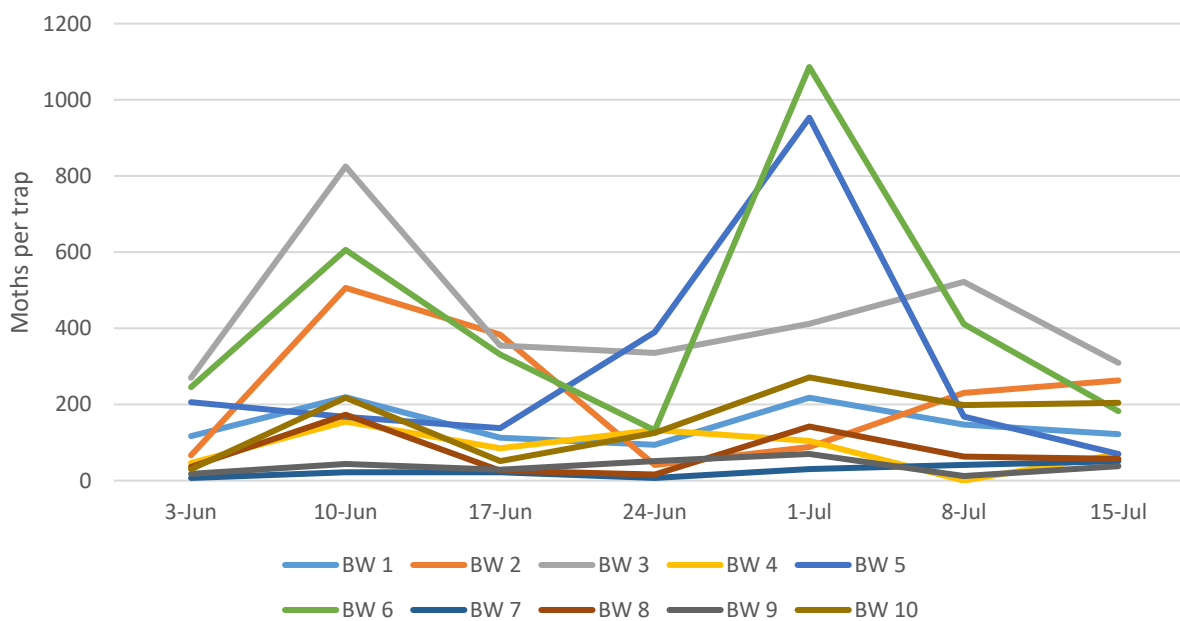

### Bollworm Trap Catches July 13 – July 17

Bollworm Trap Catches  
Conway, Perry, & Faulkner Counties

Bollworm Trap Catches  
Craighead County

### Bollworm Trap Catches Lee County

### Bollworm Trap Catches Lonoke County

### Bollworm Trap Catches Woodruff County