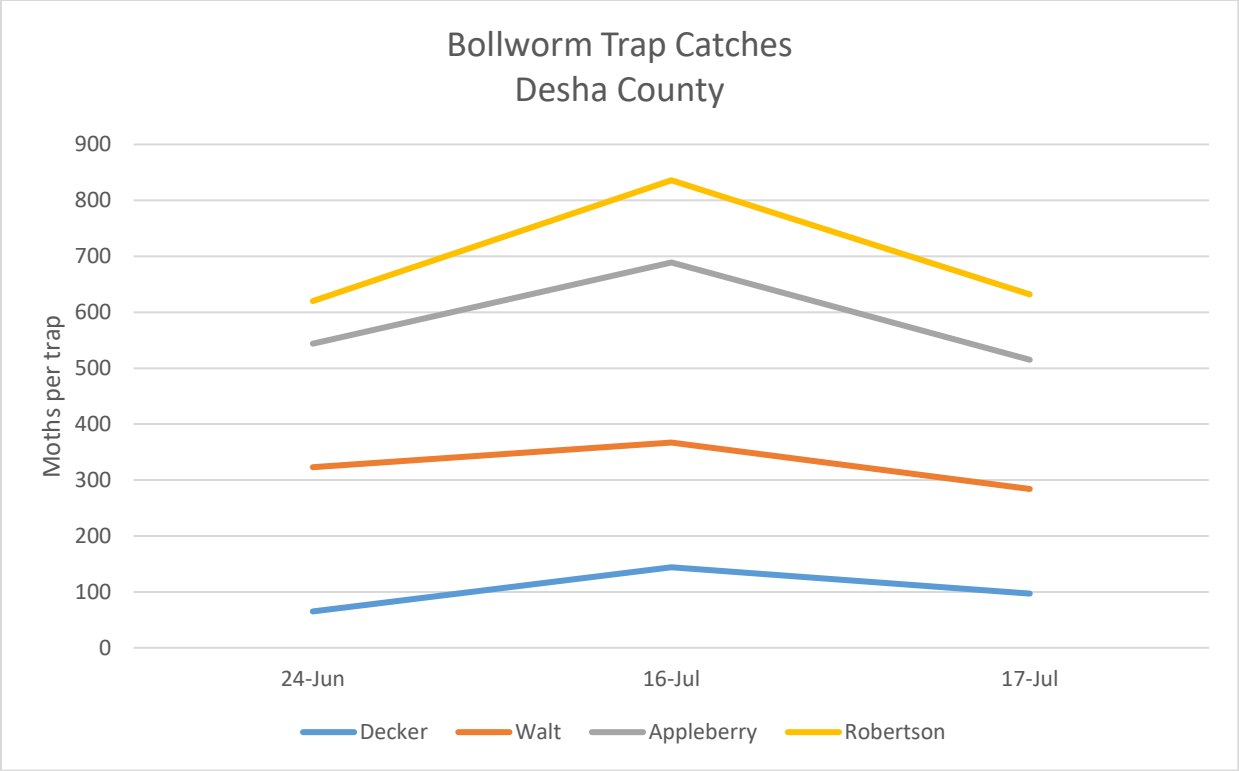

### Bollworm Trap Catches July 13 – July 17

Bollworm Trap Catches  
Conway, Perry, & Faulkner Counties

Bollworm Trap Catches  
Craighead County

### Bollworm Trap Catches Lee County

### Bollworm Trap Catches Lonoke County

### Bollworm Trap Catches Woodruff County