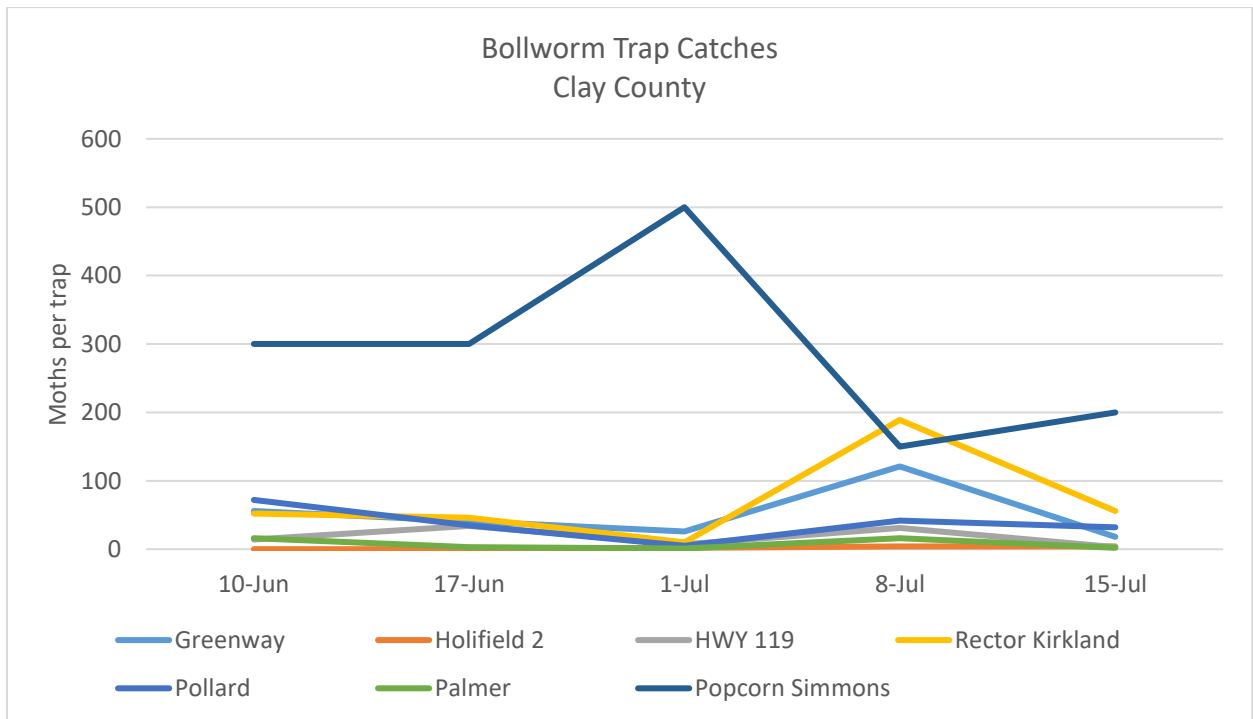

### Bollworm Trap Catches July 13 – July 17

Bollworm Trap Catches  
Conway, Perry, & Faulkner Counties

Bollworm Trap Catches  
Craighead County

### Bollworm Trap Catches Lee County

### Bollworm Trap Catches Lonoke County

### Bollworm Trap Catches Woodruff County