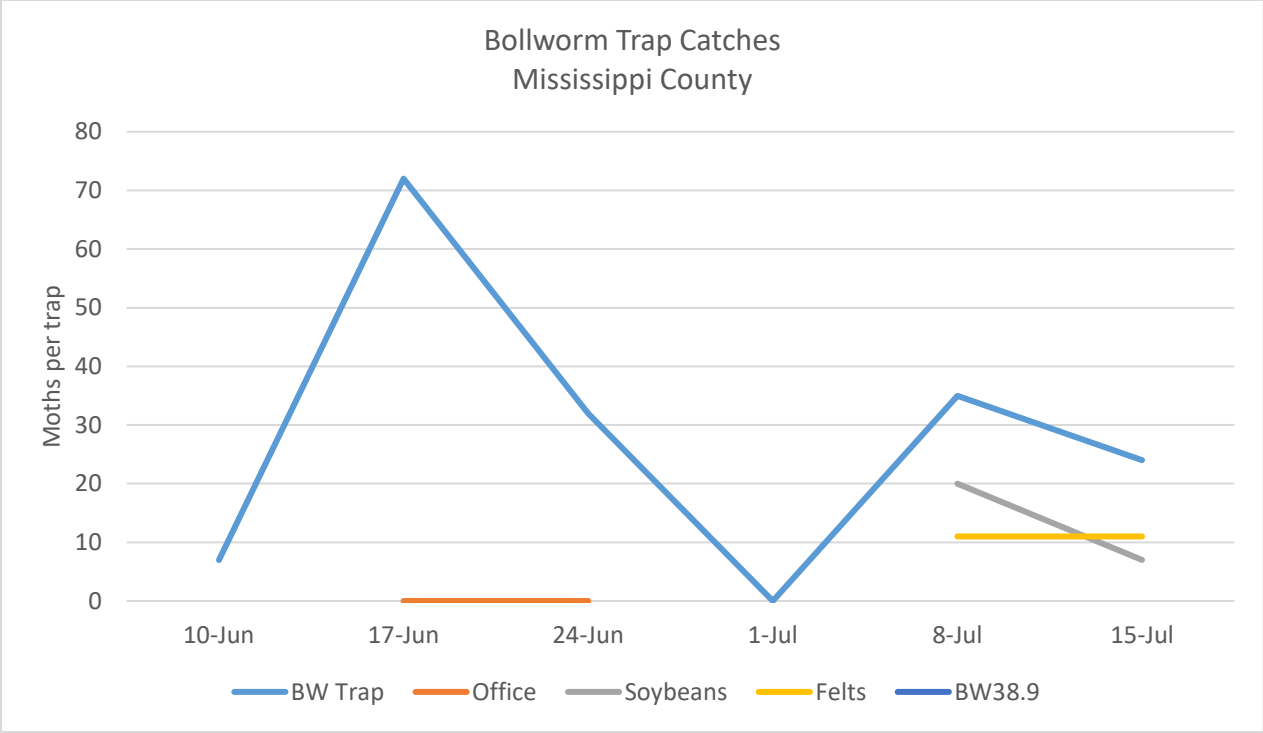

### Bollworm Trap Catches July 13 – July 17

Bollworm Trap Catches  
Conway, Perry, & Faulkner Counties

Bollworm Trap Catches  
Craighead County

### Bollworm Trap Catches Lee County

### Bollworm Trap Catches Lonoke County

### Bollworm Trap Catches Woodruff County