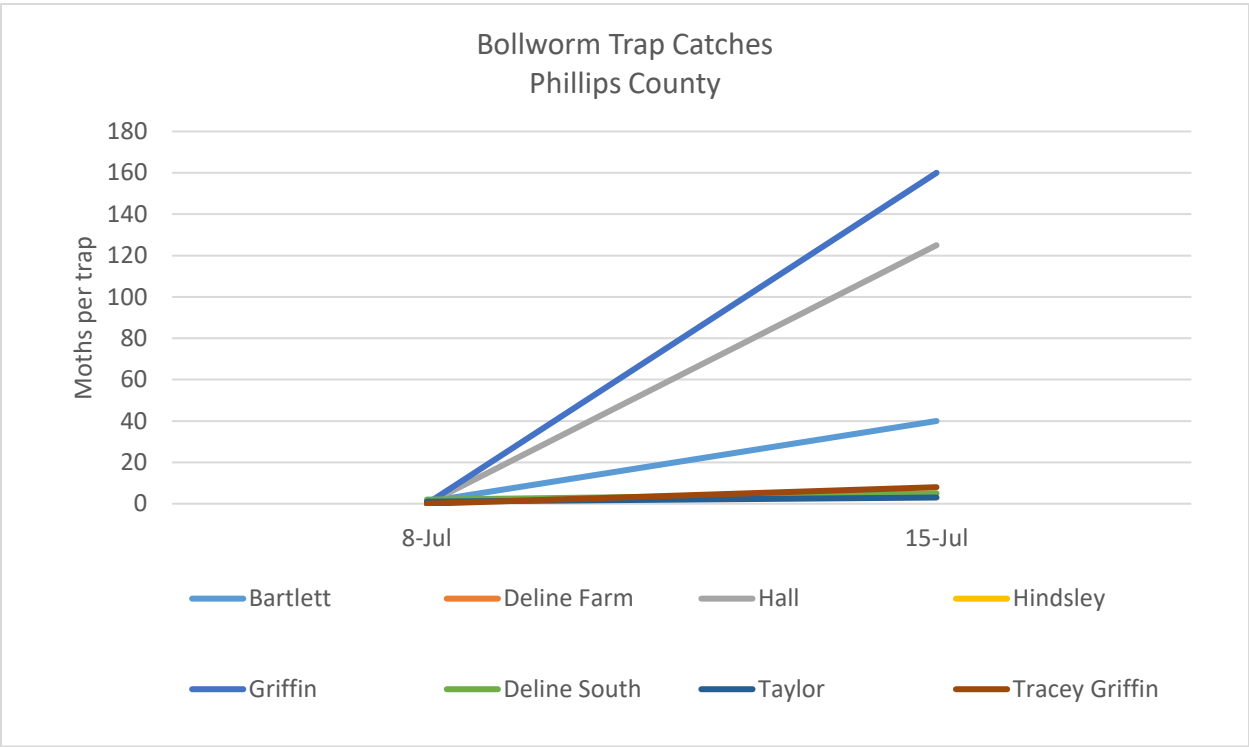

### Bollworm Trap Catches July 13 – July 17

Bollworm Trap Catches  
Conway, Perry, & Faulkner Counties

Bollworm Trap Catches  
Craighead County

### Bollworm Trap Catches Lee County

### Bollworm Trap Catches Lonoke County

### Bollworm Trap Catches Woodruff County