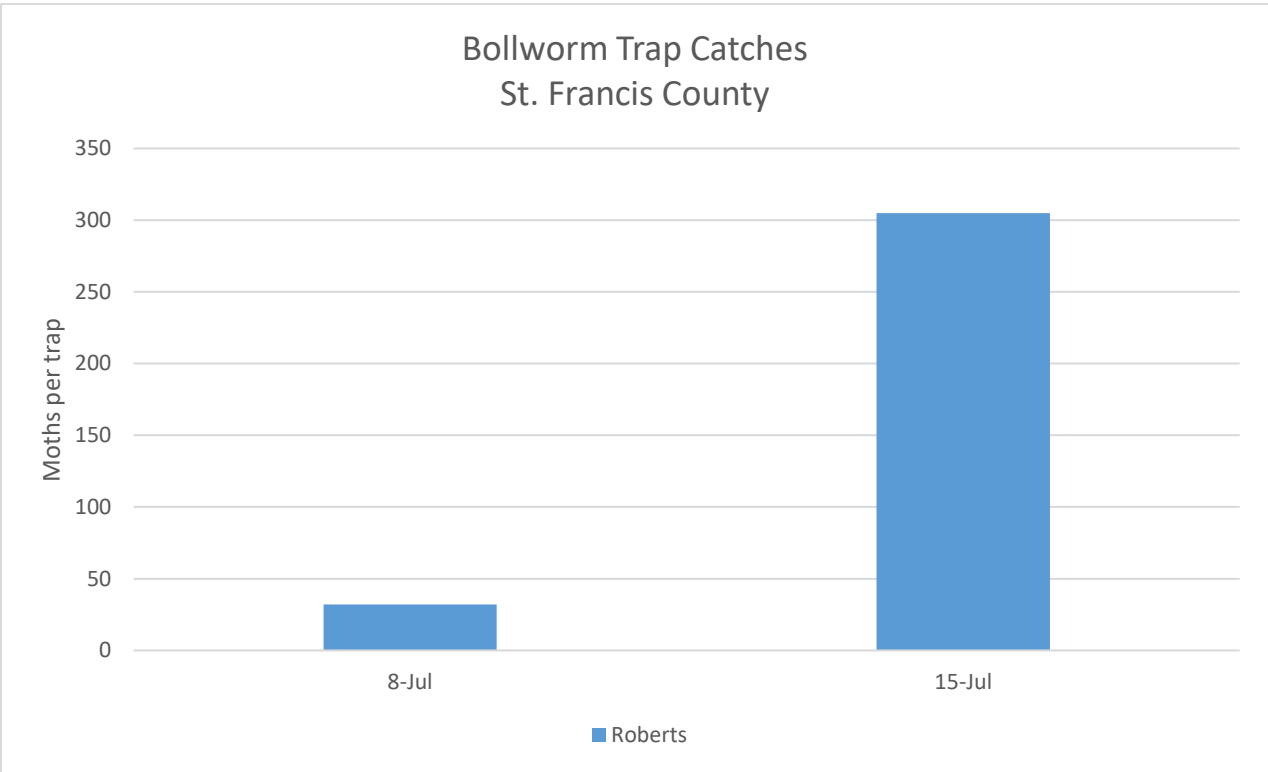

### Bollworm Trap Catches July 13 – July 17

Bollworm Trap Catches  
Conway, Perry, & Faulkner Counties

Bollworm Trap Catches  
Craighead County

### Bollworm Trap Catches Lee County

### Bollworm Trap Catches Lonoke County

### Bollworm Trap Catches Woodruff County