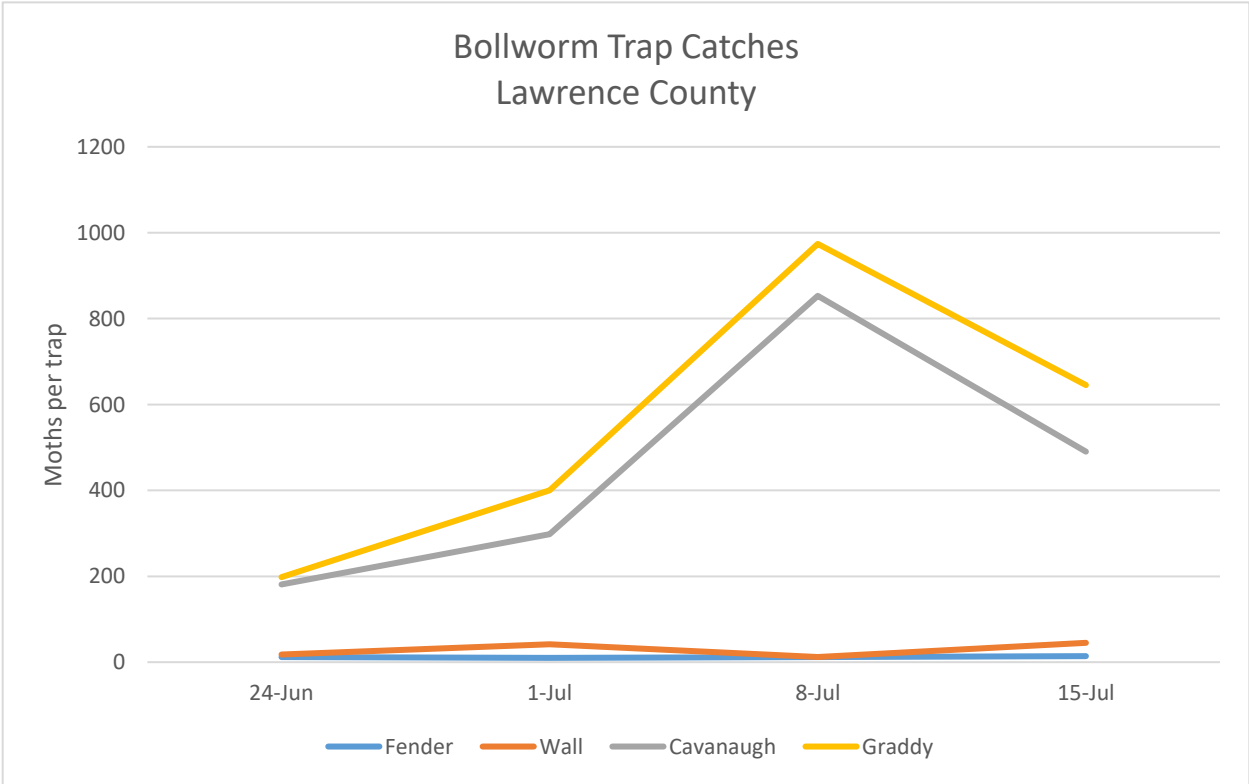

### Bollworm Trap Catches July 13 – July 17

Bollworm Trap Catches  
Conway, Perry, & Faulkner Counties

Bollworm Trap Catches  
Craighead County

### Bollworm Trap Catches Lee County

### Bollworm Trap Catches Lonoke County

### Bollworm Trap Catches Woodruff County