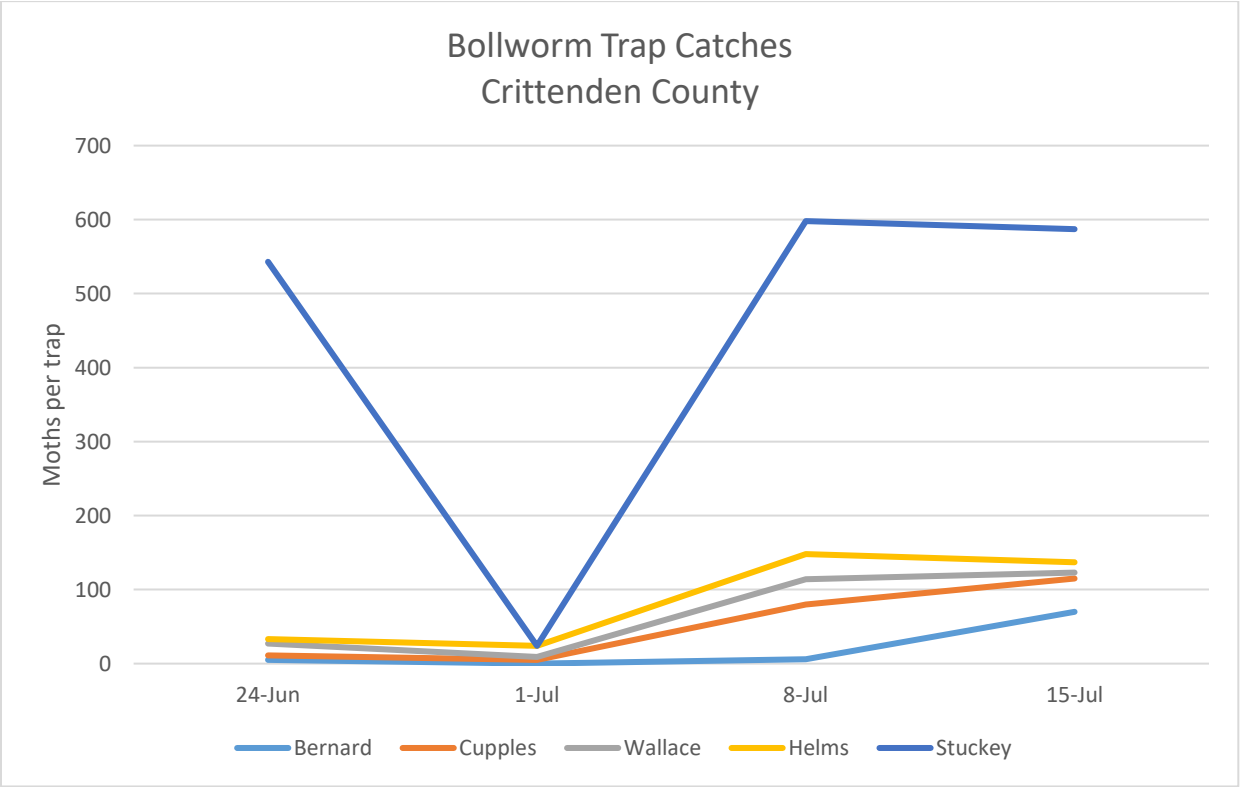

### Bollworm Trap Catches July 13 – July 17

Bollworm Trap Catches  
Conway, Perry, & Faulkner Counties

Bollworm Trap Catches  
Craighead County

### Bollworm Trap Catches Lee County

### Bollworm Trap Catches Lonoke County

### Bollworm Trap Catches Woodruff County