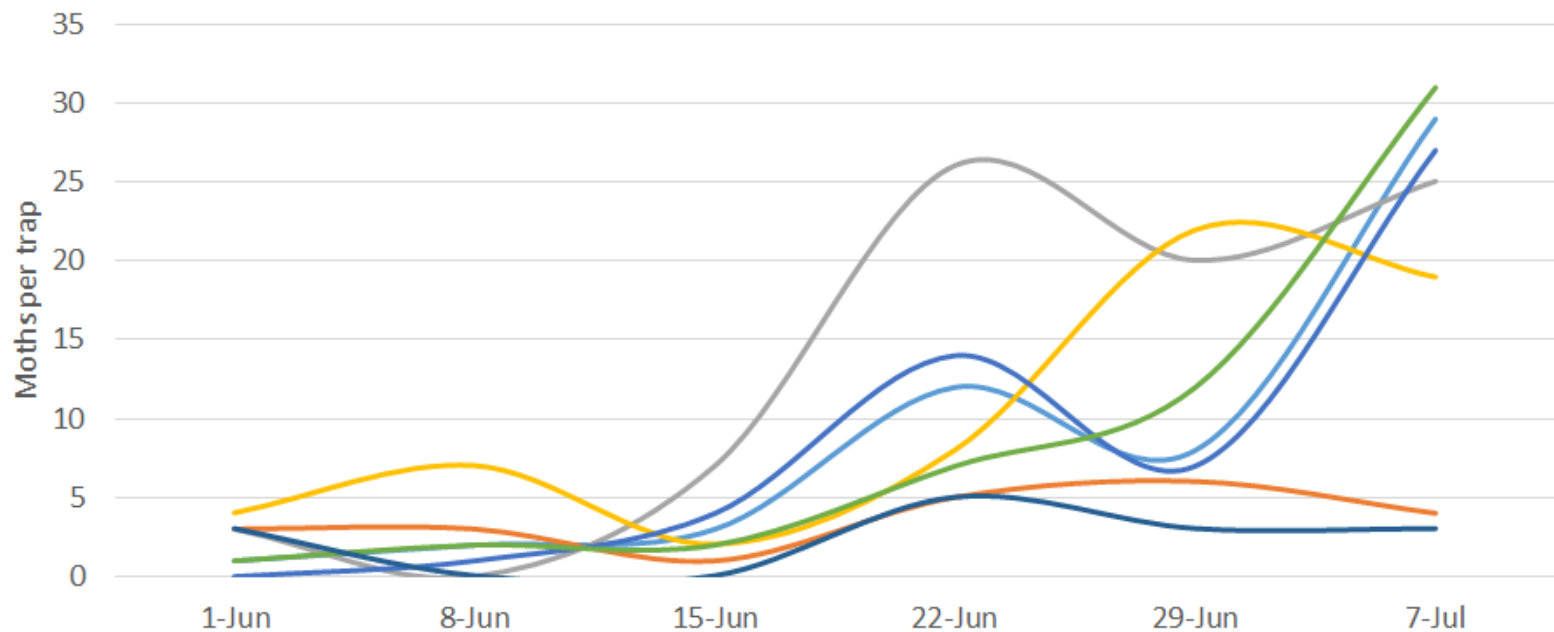

# Bollworm Trap Catches Phillips County

Stephens Farm

Deline Farm

Griffin Cotton

Hall Cotton

County Line beans

Hinsley Cotton

Richmond Cotton