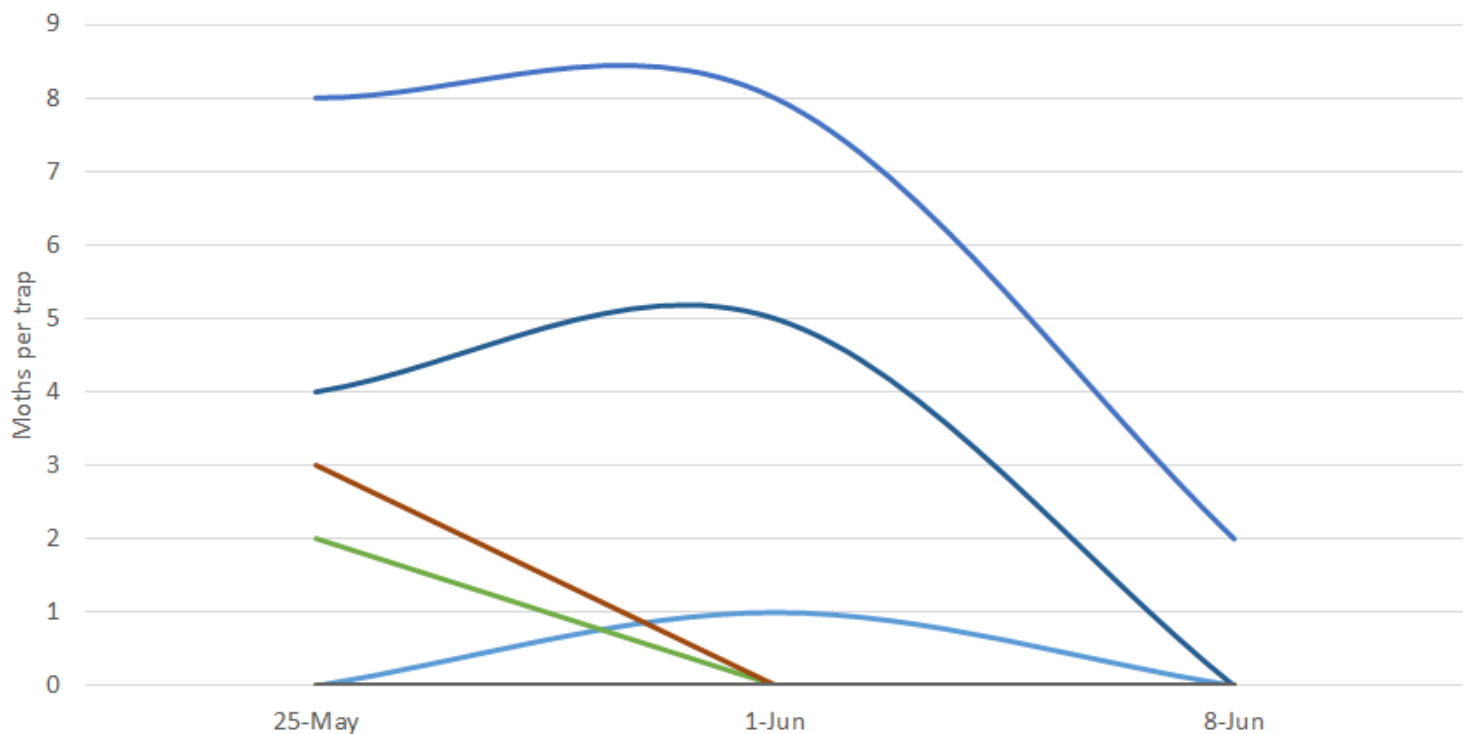

Southwestern Corn Borer Trap Catches Craighead County

Ashlock Cane Island Cobb Finch HWY 158
HWY 230 OMP Prairie White