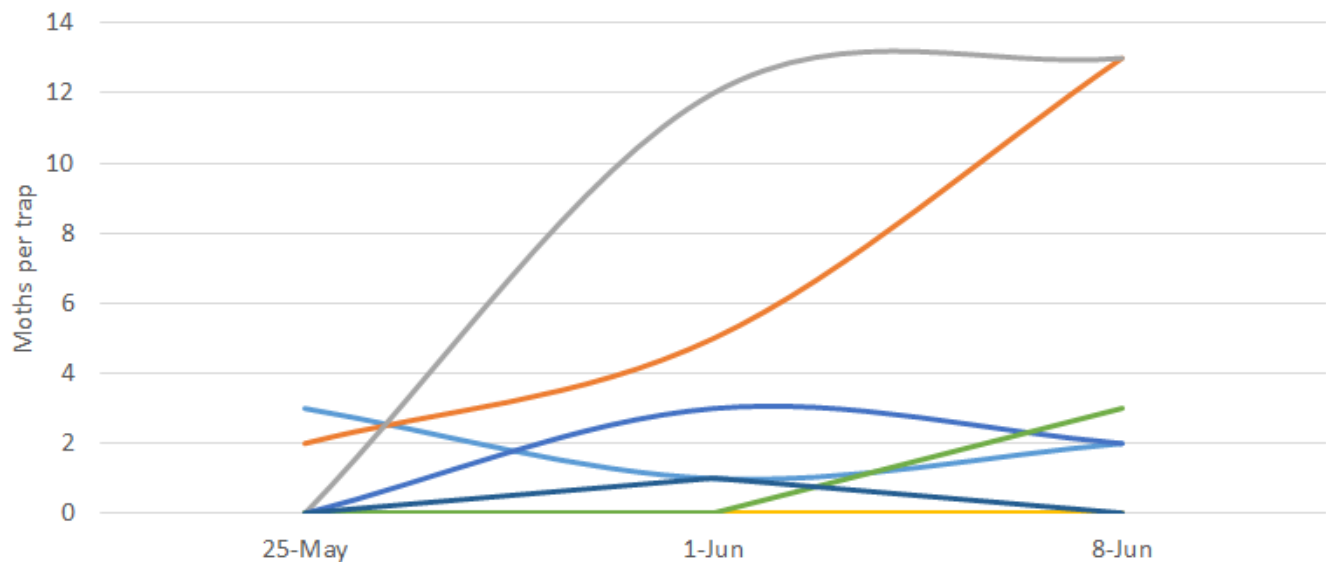

Southwestern Corn Borer Trap Catches Clay County

JW, Corning

Huck 2, Knob

Jody H, Piggott

TK1, Rector

TK2, Rector

TK3, Rector